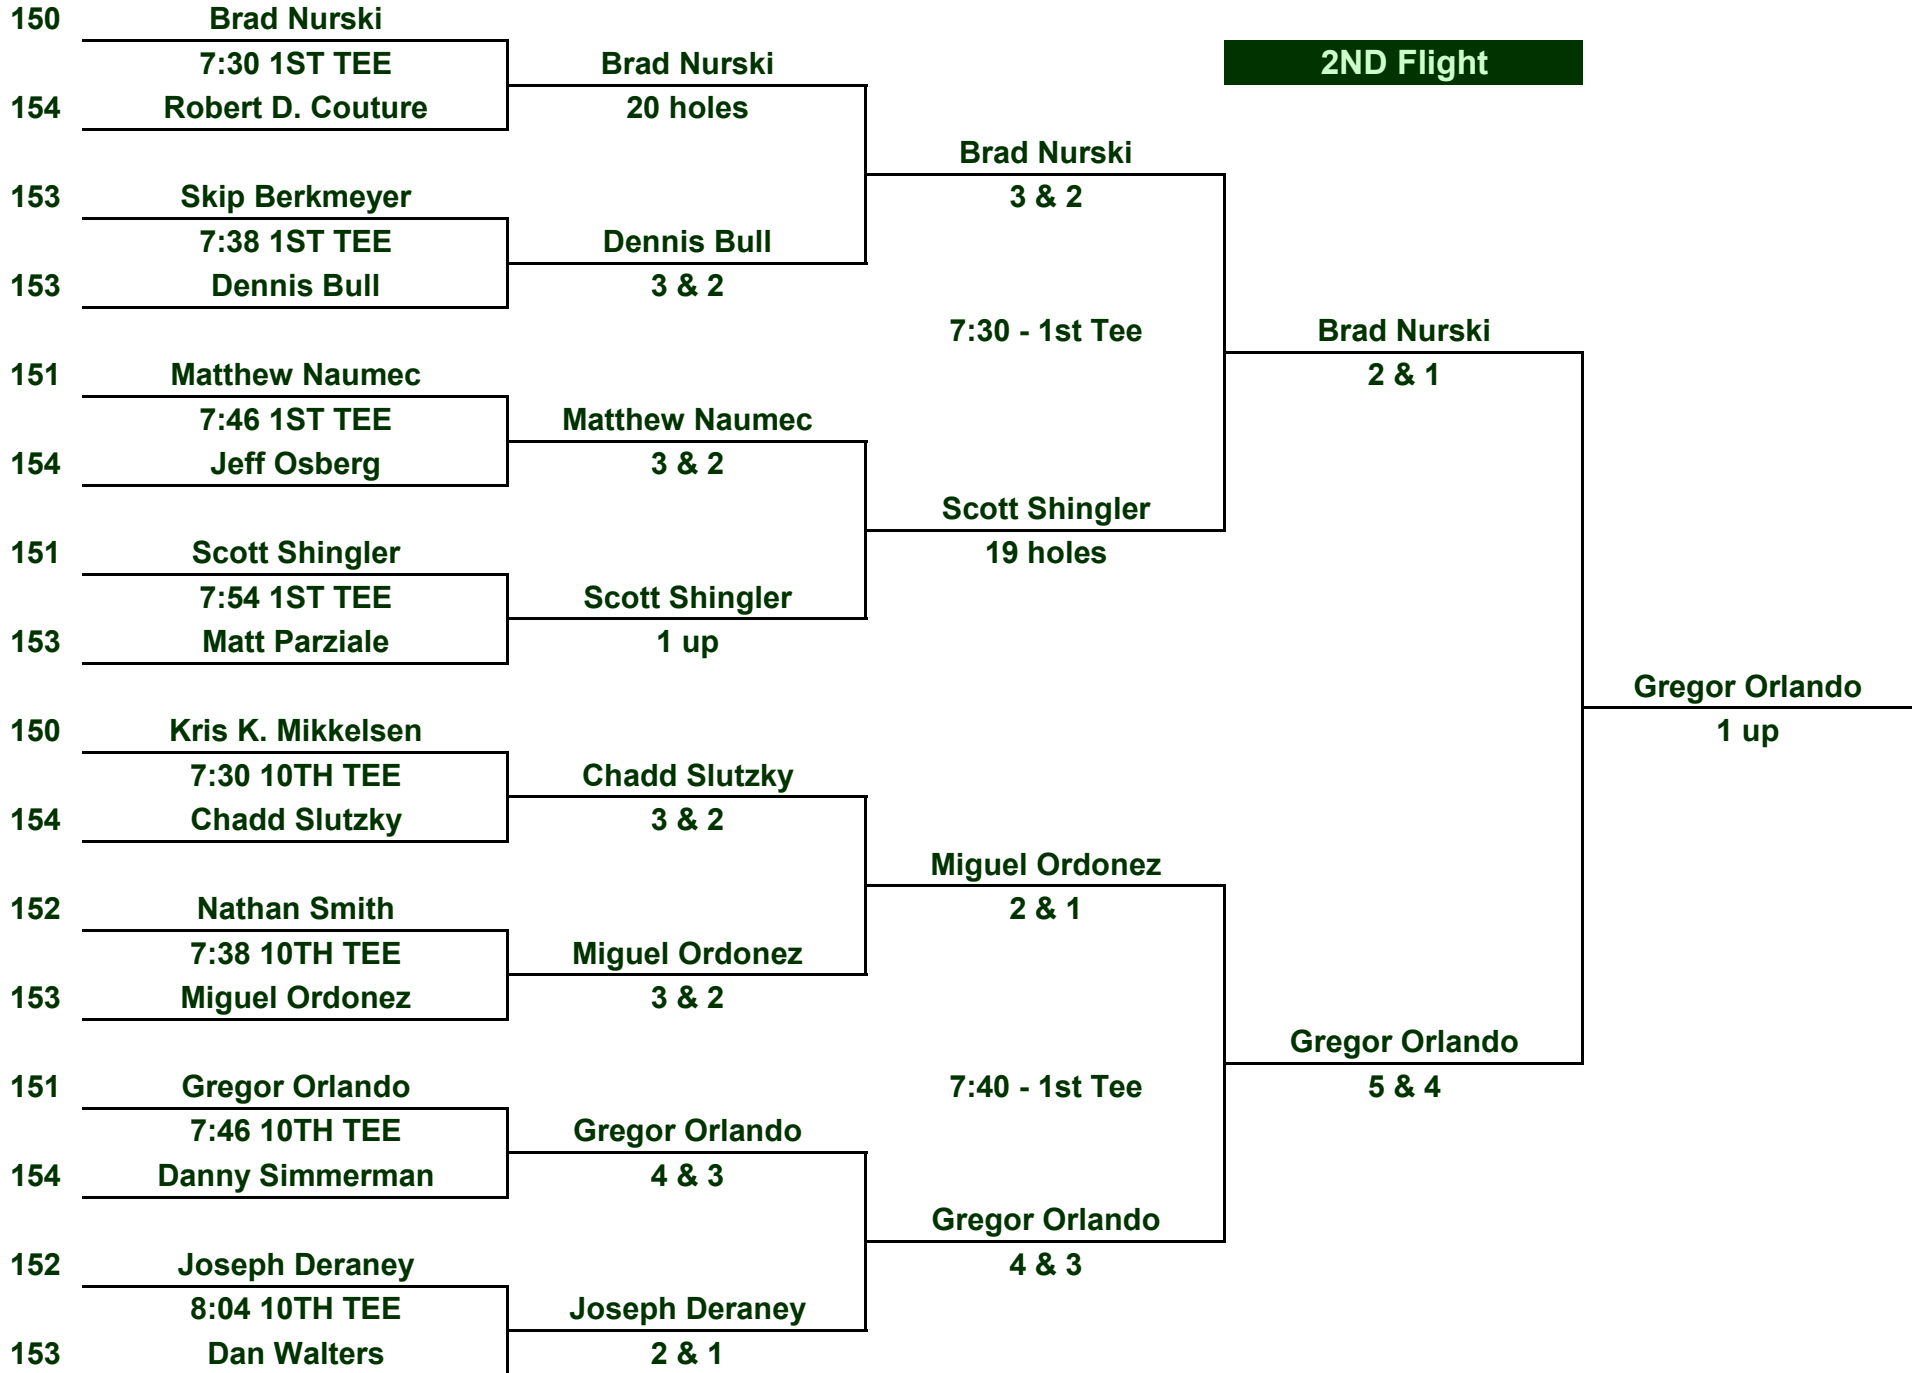

# GEORGE A. CRUMP MEMORIAL TOURNAMENT

141	<b>Bradford Tilley</b> 8:02 1ST TEE	<b>Bradford Tilley</b> 19 holes			
149	<b>Scott Strickland</b>		<b>Bradford Tilley</b> 6 & 5		
147	<b>Hugh Foley</b> 8:10 1ST TEE	<b>Hugh Foley</b> 6 & 4			
147	<b>William F. Peel IV</b>		<b>8:10 - 1st Tee</b>		
143	<b>Evan Beck</b> 8:18 1ST TEE	<b>Andrew Price</b> 1 up		<b>Andrew Price</b> 2 & 1	
148	<b>Andrew Price</b>		<b>Andrew Price</b> 1 up		
144	<b>Will Davenport</b> 8:26 1ST TEE	<b>Matthew McClean</b> 1 up			
148	<b>Matthew McClean</b>				
141	<b>Hayes Brown</b> 8:34 1ST TEE	<b>Mark Costanza</b> 19 holes			
149	<b>Mark Costanza</b>		<b>Jimmy Ellis</b> 2 up		
145	<b>Drew Kittleson</b> 8:42 1ST TEE	<b>Jimmy Ellis</b> 5 & 4			
147	<b>Jimmy Ellis</b>				
143	<b>Andrew Bailey</b> 8:50 1ST TEE	<b>Stewart Hagestad</b> 2 & 1	<b>8:20 - 1st Tee</b>		
148	<b>Stewart Hagestad</b>		<b>Stewart Hagestad</b> 1 up		
144	<b>Garrett Rank</b> 8:58 1ST TEE	<b>Garrett Rank</b> 20 holes			
148	<b>Stephen C. Behr, Jr.</b>				

## Championship Flight

**Andrew Price**

**2 & 1**

**1:00 #1**

**Andrew Price**

**2 & 1**

# GEORGE A. CRUMP MEMORIAL TOURNAMENT

**GEORGE A. CRUMP MEMORIAL TOURNAMENT**

146	Bob Royak				<b>SENIOR CHAMPIONSHIP FLIGHT</b>
	11:10 1ST TEE	Rupert Kellock			
154	Rupert Kellock	3 & 1			
		7:50 - 1st Tee		K. Jamie Slonis II	
150	Dan Sullivan			7 & 6	
	11:18 1ST TEE	K. Jamie Slonis II			
151	K. Jamie Slonis II	8 & 7			
146	Tommy Brennan				
	11:26 1ST TEE	Randy Haag			
152	Randy Haag	4 & 3			
		8:00 - 1st Tee		Gene Elliott	
148	Gene Elliott			5 & 3	
	11:32 1ST TEE	Gene Elliott			
151	Arnold Cutrell	3 & 1			
					K. Jamie Slonis II
					19 holes